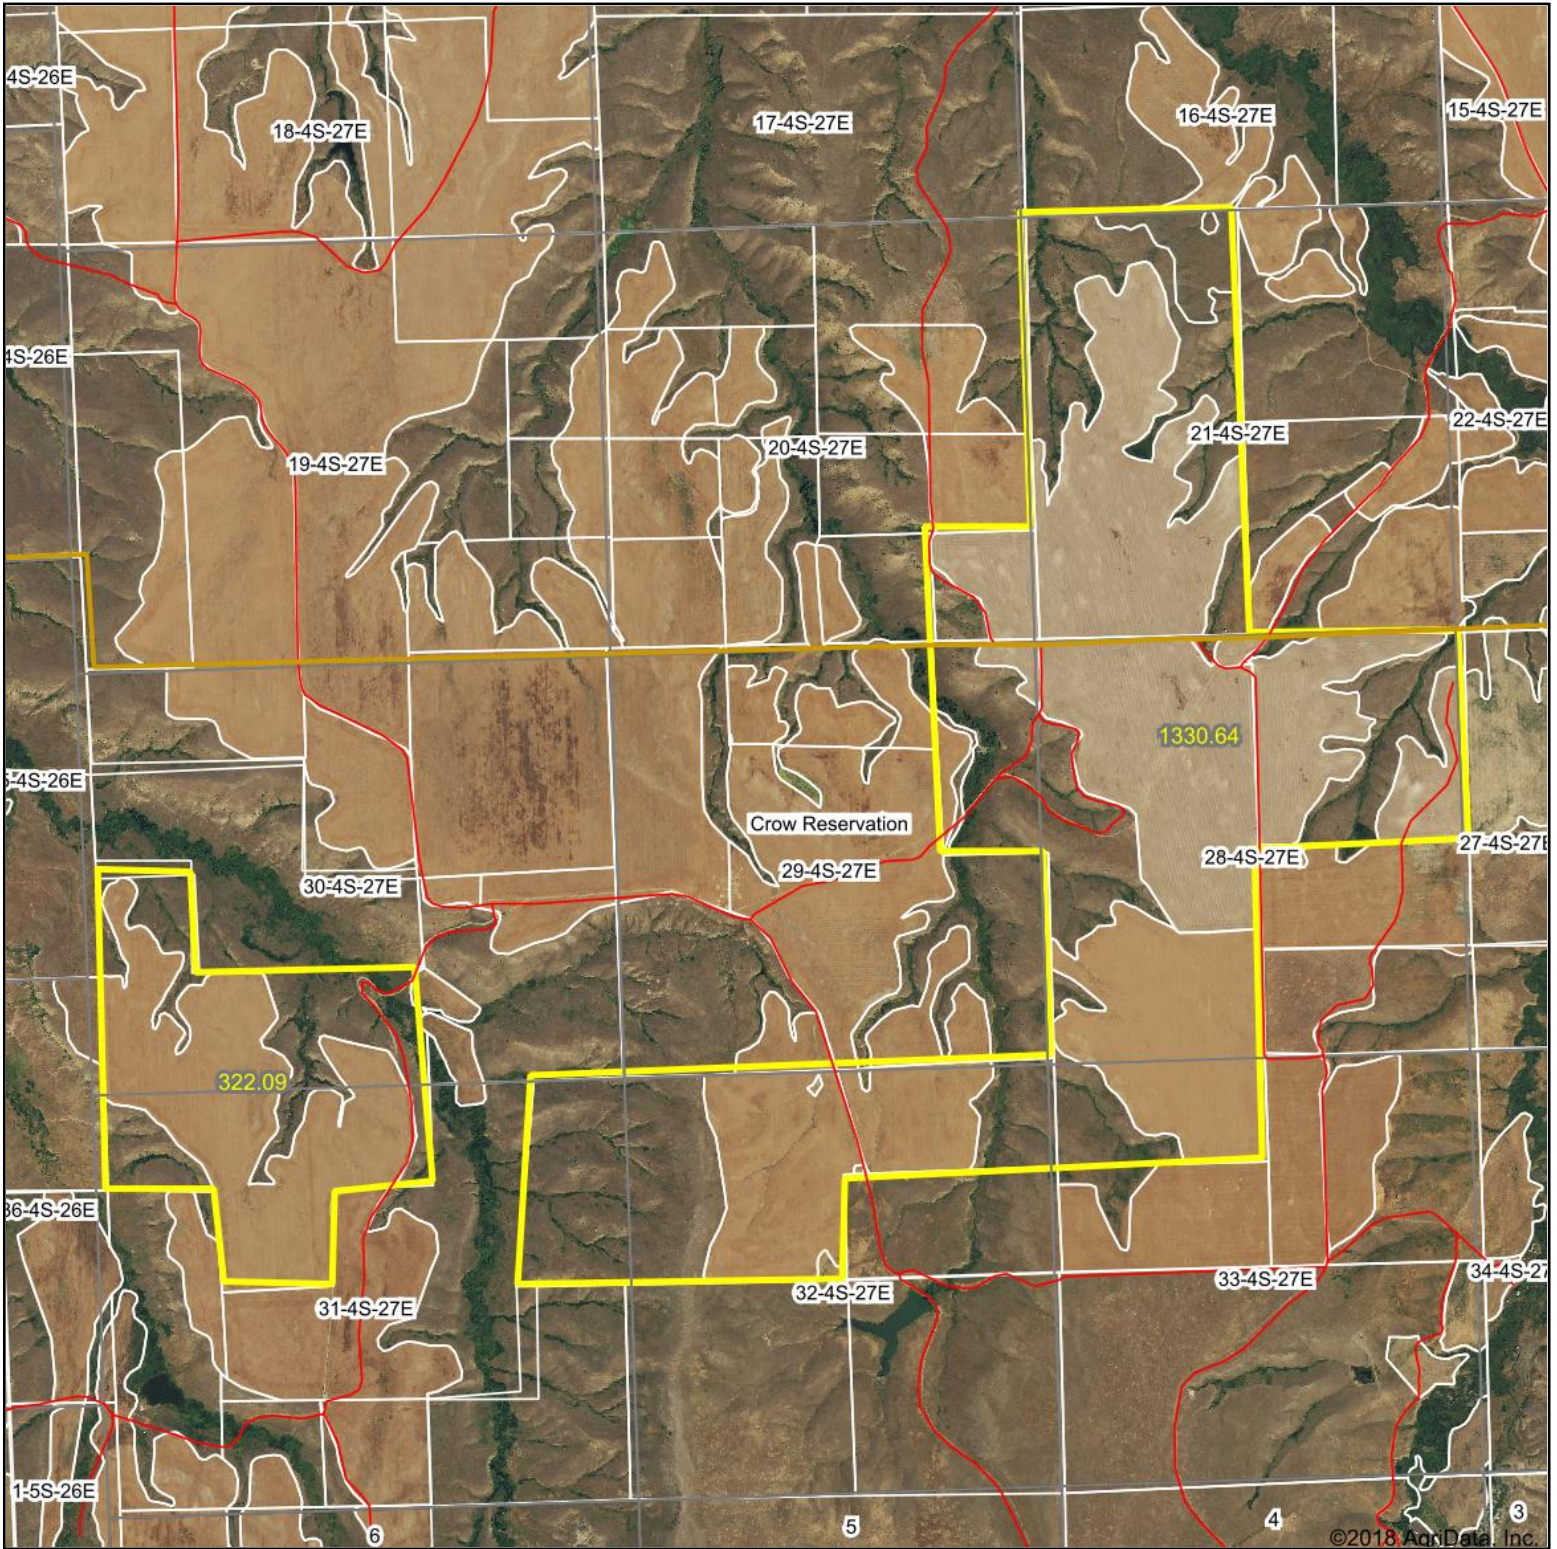

Boone Farm

©2018 AgriData, Inc.

map center: 45° 27' 21.73, -108° 24' 42.65

Maps Provided By:

29-4S-27E
Big Horn County
Montana

7/25/2018